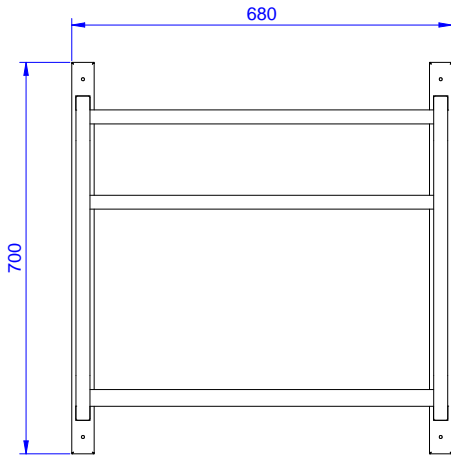

Accessories
Wall mounted shelf for 1 basket
680mm

ITEM # _____

MODEL # _____

NAME # _____

SIS # _____

AIA # _____

Main Features

- Designed to transport 500x500 mm dishwashing baskets.

Construction

- Capacity: from 1 to 4 baskets (based on model).
- Square section frame 25x25 mm.
- 304 AISI stainless steel construction throughout.

Sustainability

- Fitted with bottom tray and drain hole.

864357 (DWWS1)

Wall mounted shelf for 1 basket 680mm

Short Form Specification

Item No. _____

Constructed in 304 AISI stainless steel. Square 25x25mm tubular frame. Fitted with bottom tray and drain hole. Designed for baskets 500x500mm.

APPROVAL: _____

Front

Side

Top

Key Information:

External dimensions, Width:	680 mm
864357 (DWWS1)	680 mm
External dimensions, Depth:	500 mm
External dimensions, Height:	700 mm
Net weight:	8 kg