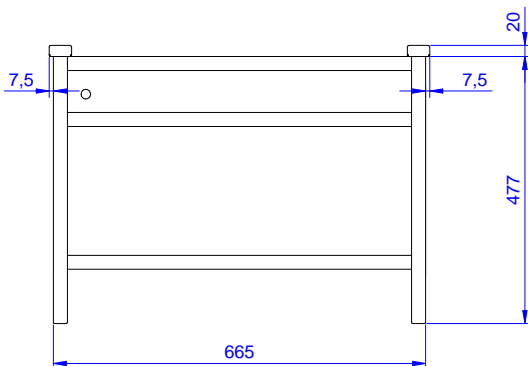

Construction

- Capacity: from 1 to 4 baskets (based on model).
- Square section frame 25x25 mm.
- 304 AISI stainless steel construction throughout.

Sustainability

- Fitted with bottom tray and drain hole.

864357 (DWWS1)

Wall mounted shelf for 1 basket 680mm

Short Form Specification

Item No. _____

Constructed in 304 AISI stainless steel. Square 25x25mm tubular frame. Fitted with bottom tray and drain hole. Designed for baskets 500x500mm.

APPROVAL: _____

Front

Side

Top

Key Information:

External dimensions, Width:	680 mm
864357 (DWWS1)	680 mm
External dimensions, Depth:	500 mm
External dimensions, Height:	700 mm
Net weight:	8 kg