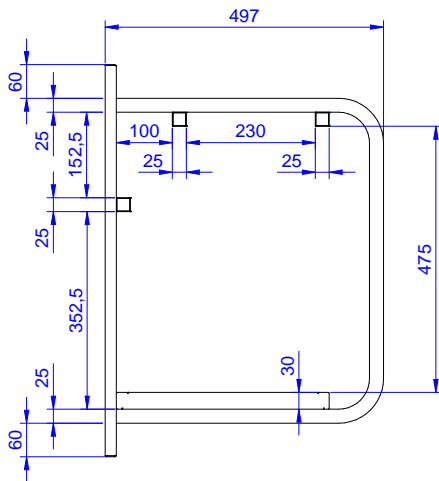

Construction

- Capacity: from 1 to 4 baskets (based on model).
- Square section frame 25x25 mm.
- 304 AISI stainless steel construction throughout.

Sustainability

- Fitted with bottom tray and drain hole.

864357 (DWWS1)

Wall mounted shelf for 1 basket 680mm

Short Form Specification

Item No. _____

Constructed in 304 AISI stainless steel. Square 25x25mm tubular frame. Fitted with bottom tray and drain hole. Designed for baskets 500x500mm.

APPROVAL: _____

Front

Side

Top

Key Information:

External dimensions, Width:	680 mm
864357 (DWWS1)	680 mm
External dimensions, Depth:	500 mm
External dimensions, Height:	700 mm
Net weight:	8 kg